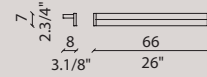

FRAME AP 60

- **APFRA600S**
  gold/ oro
- **APFRA60CS**
  platinum/ platino
- **APFRA60NE**
  black/ nero
- **APFRA60BCL**
  white/ bianco
- **APFRA60TOL**
  dove / tortora