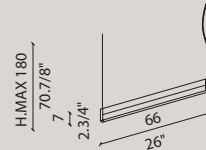

FRAME SO 60L

- **SOFRA600S**
  gold/ oro
- **SOFRA60CS**
  platinum/ platino
- **SOFRA60NE**
  black/ nero
- **SOFRA60BCL**
  white/ bianco
- **SOFRA60TOL**
  dove / tortora