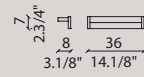

FRAME

FRAME AP 30

- **APFRA300S**
  gold/ oro
- **APFRA30CS**
  platinum/ platino
- **APFRA30NE**
  black/ nero
- **APFRA30BCL**
  white/ bianco
- **APFRA30TOL**
  dove / tortora