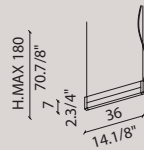

FRAME SO 30L

- **SOFRA300S**
  gold/ oro
- **SOFRA30CS**
  platinum/ platino
- **SOFRA30NE**
  black/ nero
- **SOFRA30BCL**
  white/ bianco
- **SOFRA30TOL**
  dove / tortora