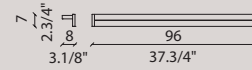

FRAME AP 90

- **APFRA900S**
  gold/ oro
- **APFRA90CS**
  platinum/ platino
- **APFRA90NE**
  black/ nero
- **APFRA90BCL**
  white/ bianco
- **APFRA90TOL**
  dove / tortora