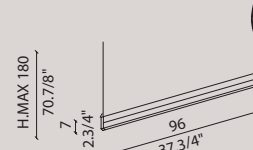

FRAME SO 90L

- **SOFRA900S**
  gold/ oro
- **SOFRA90CS**
  platinum/ platino
- **SOFRA90NE**
  black/ nero
- **SOFRA90BCL**
  white/ bianco
- **SOFRA90TOL**
  dove / tortora